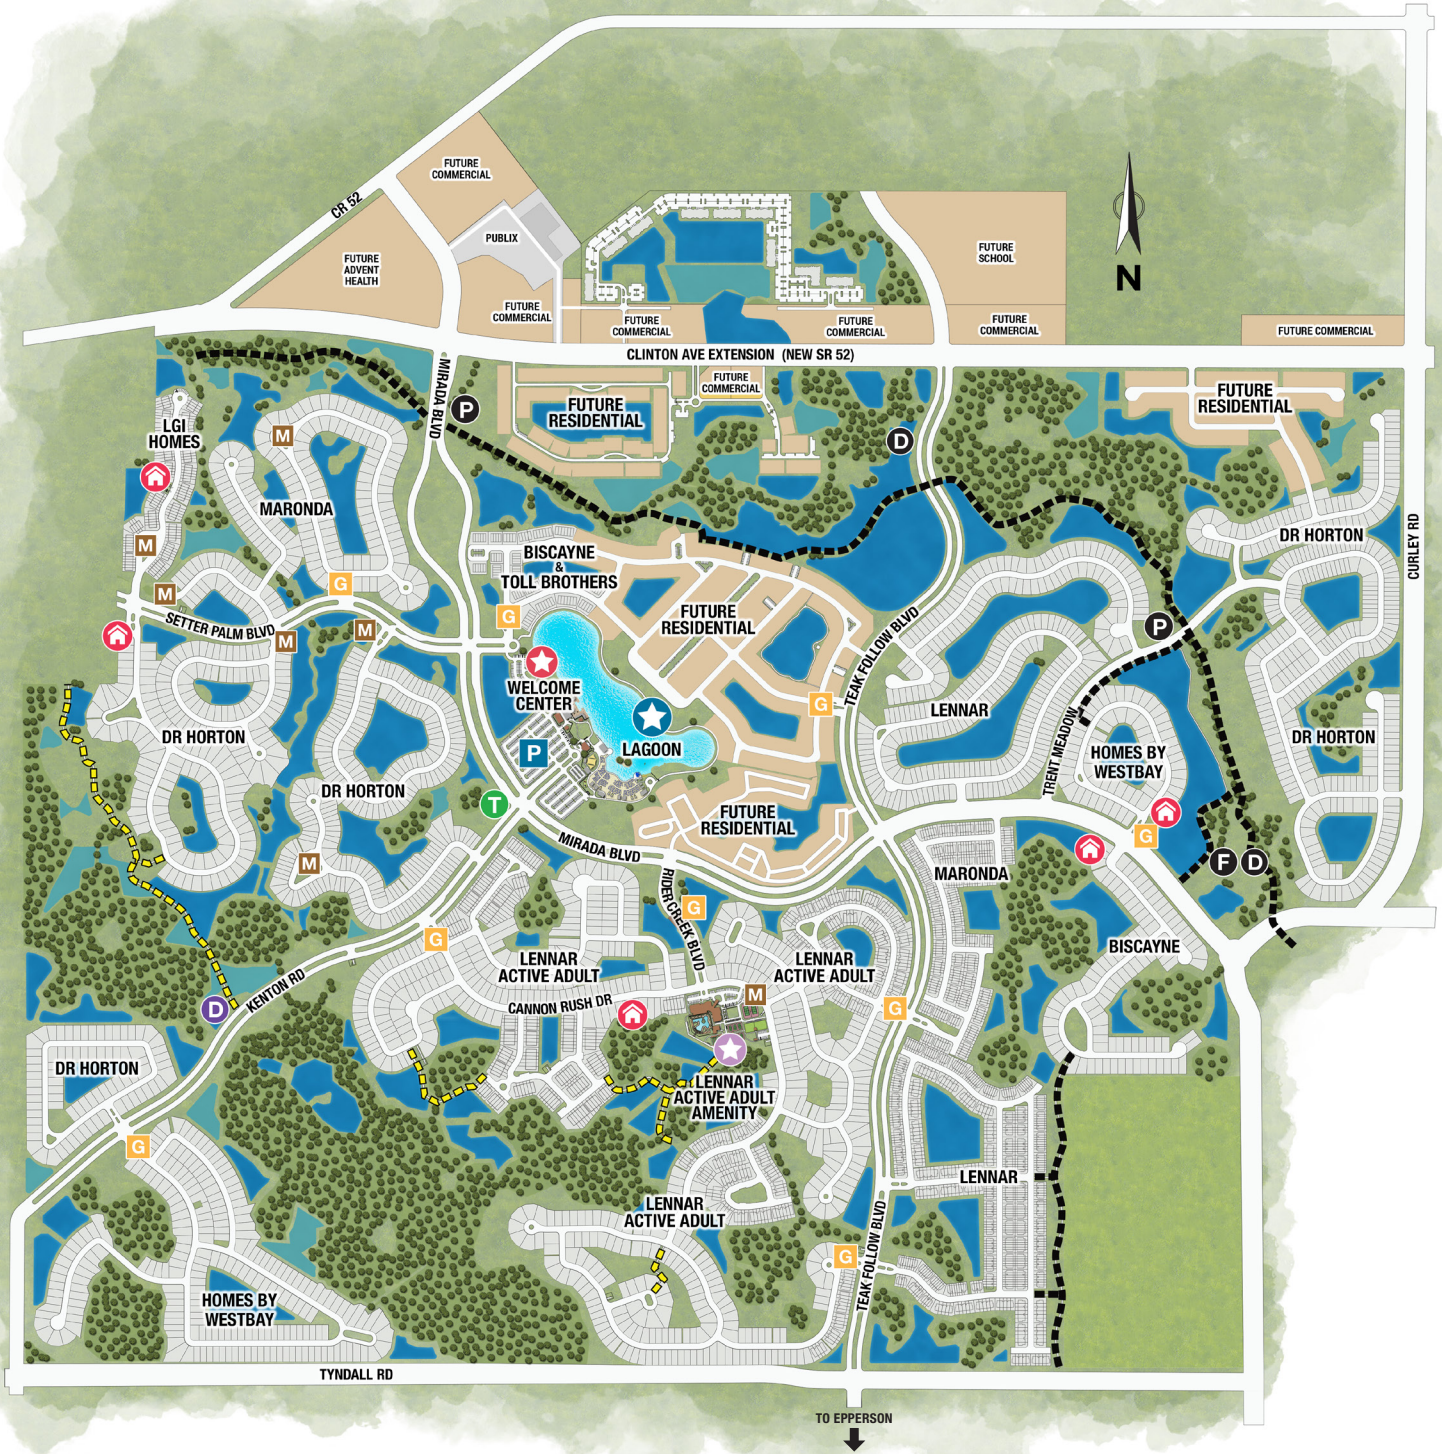

MASTER COMMUNITY PLAN

Mirada.MetroPlaces.com

-  MODEL CENTER
-  GATED NEIGHBORHOOD
-  MAIL KIOSK
-  LAGOON PARKING
-  TRAILS
-  FUTURE TRAILS
-  TOT LOT
-  DOG PARK
-  FUTURE PARK
-  FUTURE PLAY FIELD
-  FUTURE DOG PARK
-  FUTURE DEVELOPMENT
-  WELCOME CENTER
-  LAGOON
-  LENNAR ACTIVE ADULT AMENITY